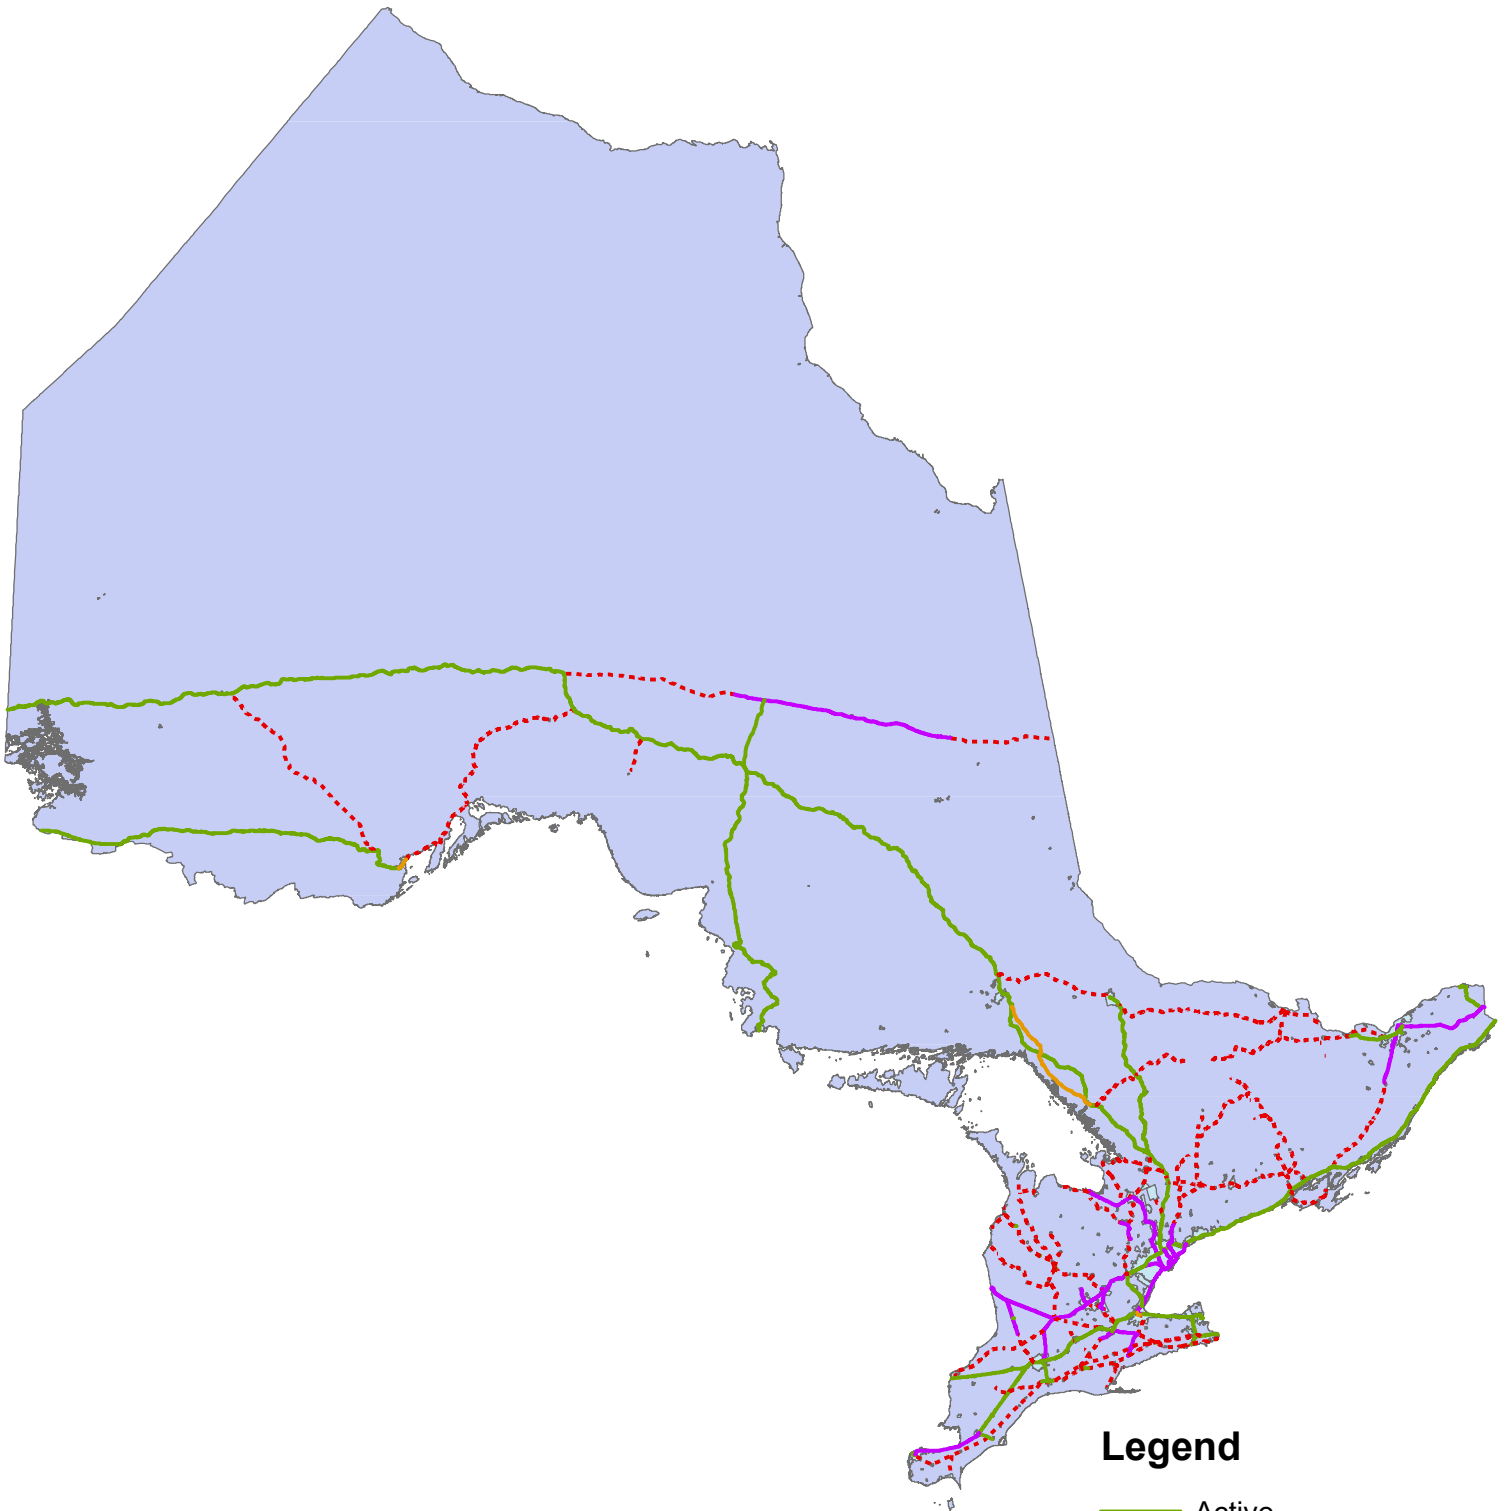

# CN in Ontario in 2018

## Legend

- Active
- Abandoned
- Spun-off
- Trackage Rights
- Ontario Towns & Cities
- Ontario

0 50 100 200 300 400 Kilometers